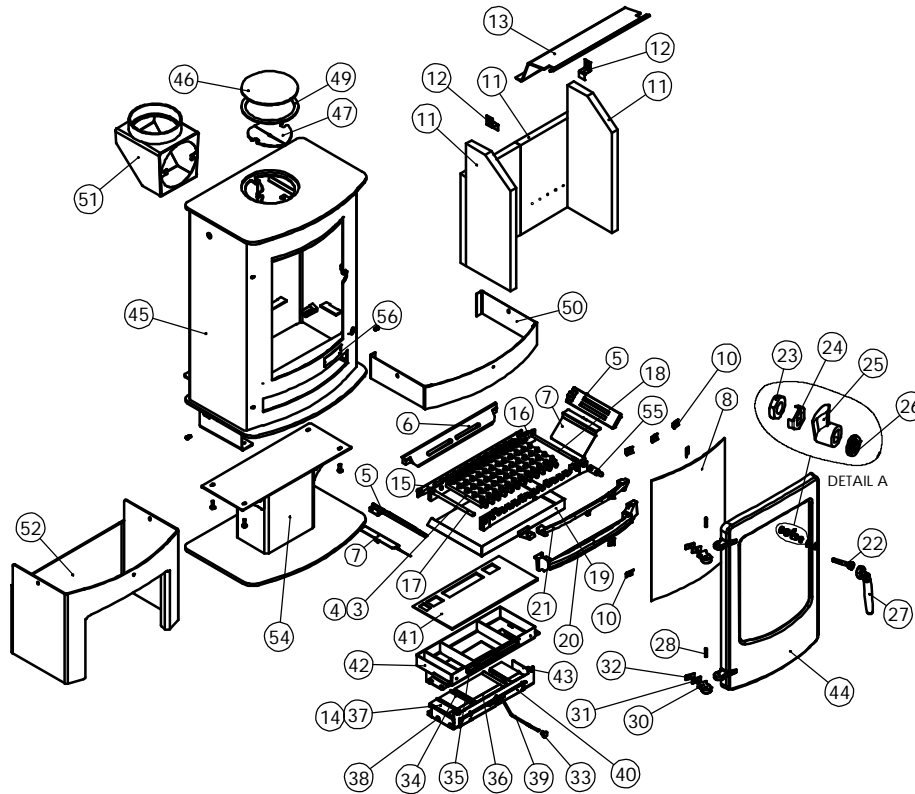

Parts List

Item	Part No.	Description	Item	Part No.	Description
1	008/RY23S	Door Seal Set Inc.Adhesive	37	004/AY22-15	Bypass Air Flap
2	008/FW29	Door Seal Adhesive	38	004/CY24	Flap Mounting Rod (inc. fixings)
3	002/CG20	Bottom Grate Bar	39	004/CY32	Air Control Rod
4	002/CG20S12	Set of Grate Bars (12)	40	004/CY23	Actuator Assembly
5	002/CY15	Side Fire Plate	41	008/RY16	Upper Quattro Box Gasket
6	002/BY16	Back Fire Plate	42	010/RY20	Upper Quattro Box
7	004/BY24	Ash Shedding Plate	43	010/CY19	Lower Quattro Box
8	006/RY18	Glass	44	002/RY01	Door
9	008/RY45	Glass Seal	45	001/RY10	Firebox (Cove3)
10	004/KV23	Glass Retainer	46	010/CY37	Blanking Plate
11	011/RY29S	Set of Fire Bricks (4)	47	010/CY61	Clamping Plate
12	004/XV30	Brick Retainer	48	010/CY35	Flue Collar
13	010/RY31	Throat Plate	49	010/CY36	Flue Spacer Ring
14	008/CY26S	Set of Air Inlet Flap Pads	50	010/RY13	Base Cover
15	012/BY33	Mover Bar	51	010/CY34	Vert. Rear Flue Connector (Opt'l Extra)
16	002/BY30	Carrier Bar	52	010/RY11/##	Store Stand
17	012/AY13	Idler Rod	54	010/RY12/##	Centre Stand
18	012/AY15	Riddler Rod	55	002/AY27	Riddler Knob
19	004/RY17	Ashpan	56	012/RY19	Serial No. Label
20	002/BY07B	Front Firebar			
21	002/BY08	Deepening Bar			
22	002/RY15	Door Knob & Spindle			
23	008/FN001	Spindle Nut			
24	004/AY44	Tabbed Locking Washer			
25	002/AY14	Door Catch Cam			
26	008/FW015	Door Spring			
27	008/PY13	Door/Riddling/Ashpan Tool			
28	008/PV28/S	Hinge Pin Set (2 per set)			
30	002/RY26	Hinge Post			
31	004/RY25B	Hinge Post Shim 0.9mm			
32	004/RY25A	Hinge Post Shim 2mm			
33	008/AY37	Air Control Knob			
34	004/CY22S	Secondary Air Inlet Flap			
35	004/CY21	Air Bypass Slide			
36	004/CY22P	Primary Air Inlet Flap			